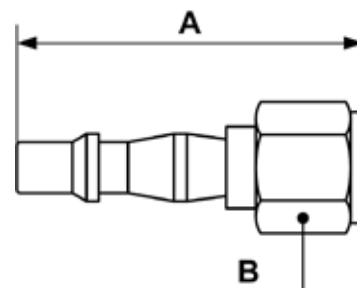

ADAPTORS FOR QUICK COUPLING - BRP 06

Female thread adaptor

Profile : BRITISH

ID passage

6 mm

| Part number | Female thread | Dim. A (mm) | Dim. B (mm) |
|-------------|---------------|-------------|-------------|
| BRP 066101 | G1/4 | 53 | 17 |
| BRP 066102 | G3/8 | 57 | 21 |